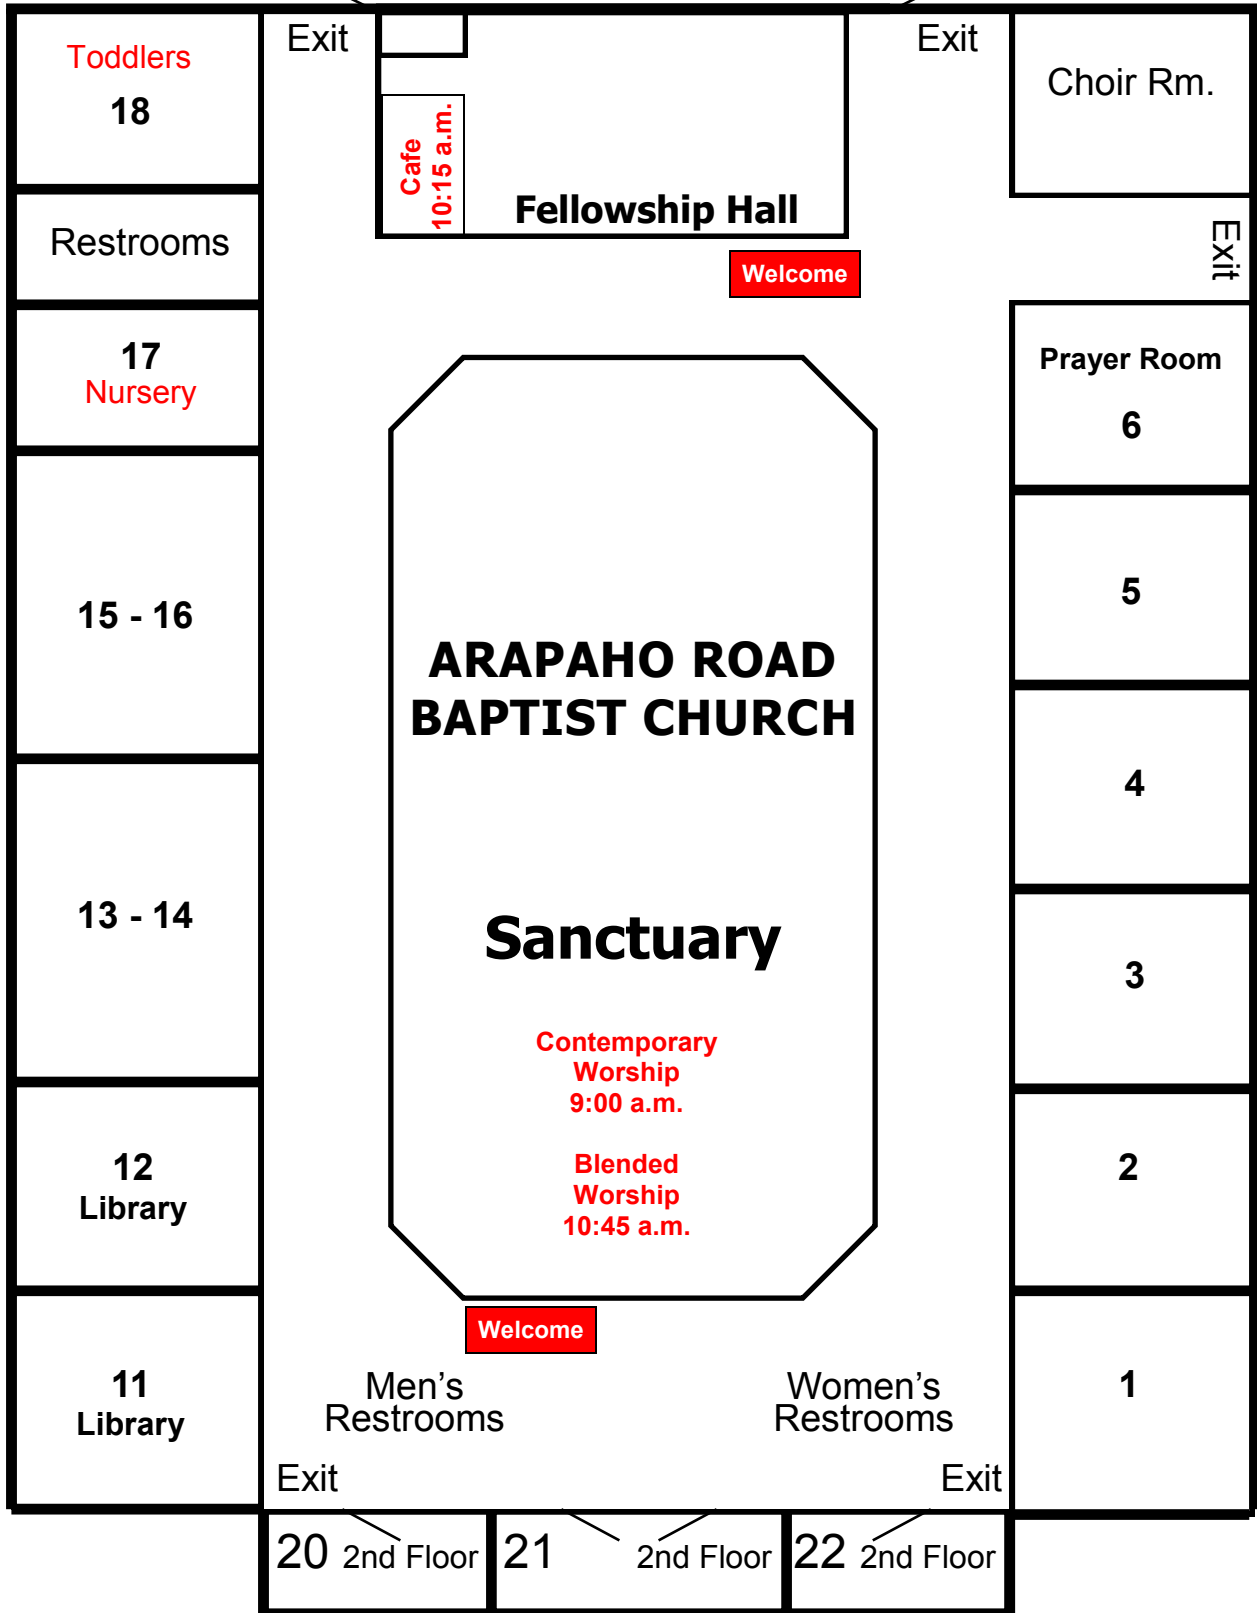

Rec. Control
Room

Serving Line
Area

Kitchen

Main Entrance

Gymnasium

Children's Building
Age 2—5th Grade
9:00 am & 10:45 am

Student Building
(Grades 6-12)
9:00 am & 10:45 am

Main Entrance